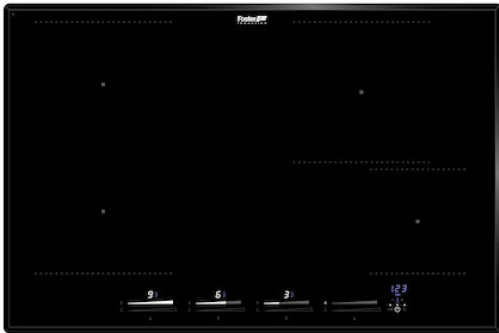

Cooker hob KE Induction

Induction Hobs

Code: 7382 645

DETAILS

Coloring Black

Edge/Installation Type Bevelled Edge - for flush-mount or over-mount installation

Material Ceramic glass

Dimensions 770x510 mm

Heating element Four zones

Built-in hole [View technical data sheet](#)

Width 77 cm

Total power 2.800, 3.500, 4.500, 6.000, 7.400 W**

Left 210x190 mm - 2.100 (3.000)* W

Up-left 210x190 mm - 2.100 (3.000)* W

Right ø145 mm - 1.400 (1.850)*W

Up-right ø200 mm - 2.300 (3.000)*W

Power settings 9 power settings per zone + Powerboost

Safety Safety equipment

Type Induction Hob

Type of commands Touch Control

Notes: **With the function PowerControl, maximum power can be set on the user to the listed values
*PowerBoost