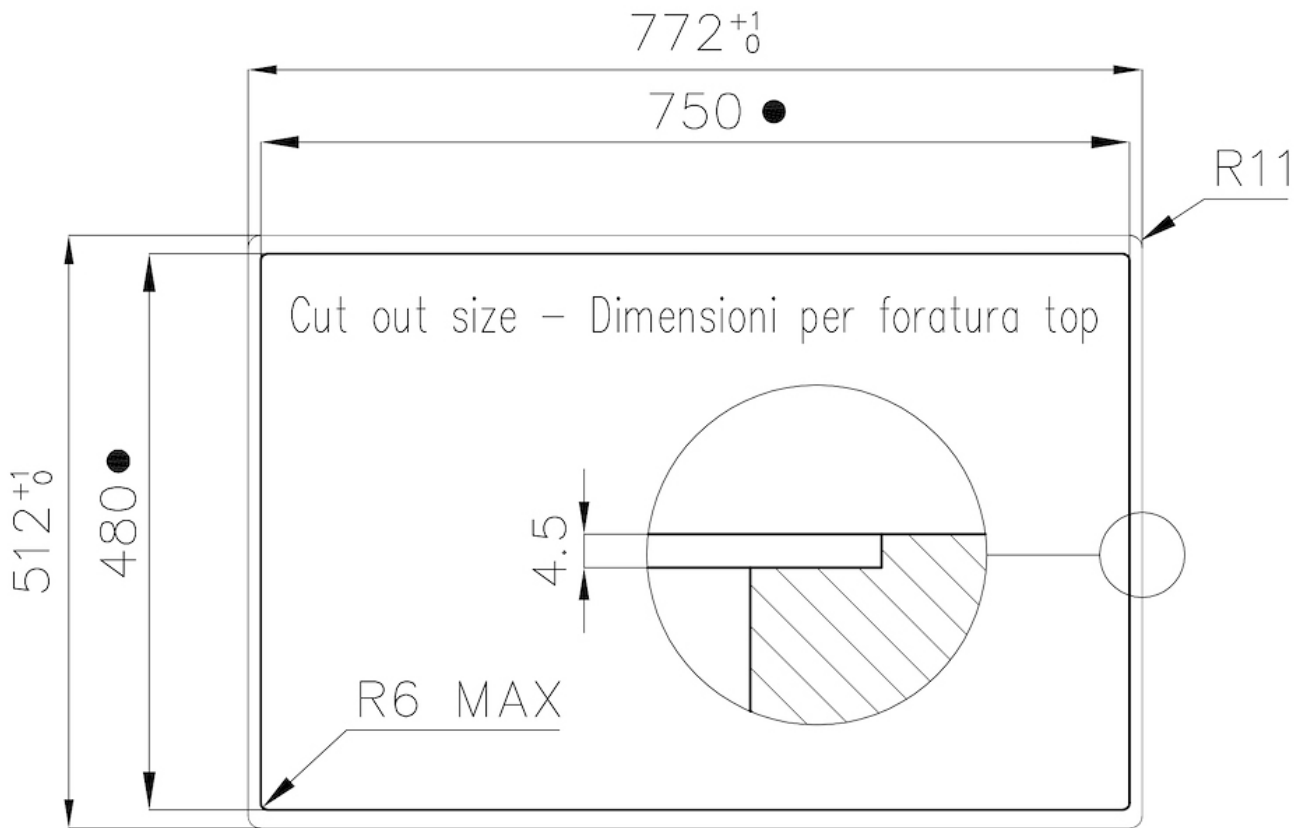

- Built-in cut out for FTS – Foratura per installazione FTS

GALLERY